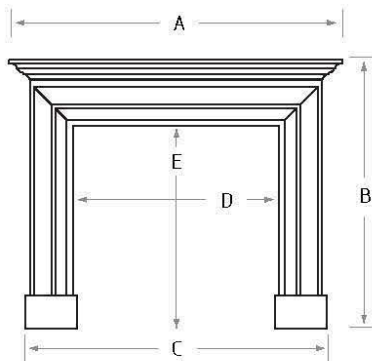

Fireplace model	(A)	(B)	(C)	(D)	(E)	Finish options
Glendale	53	42	50	36	34	Marble
Louis Marseilles	53	43	51	33	33	Marble
Chatsworth Arch	56	47	51	36	35	Marble
Chatsworth Square	53	46	48	35	35	Marble
Arran	54	45	51	36	36	Marble
Stratton	54	42	51	32	33	Stone
Medway	58	48	52	36	36	Stone
Corbel	52	45	50	35	35	Marble
Albaney	54	41	53	31	32	Stone
Chino	48	41	45	32	33	Marble
Daresbury	53	44	48	33	33	Stone
Louis Bordeaux	48	40	51	33	33	Marble
Olivian	51	42	50	32	30	Marble
Rochester	56	43	53	32	33	Stone
Telford	54	42	50	32	32	Stone

Marble finish options

Black, Onyx, Pearl, Grey Vein, Rosa Vein, Plain White

Stone finish options

Beige Stone, Cream Stone, Portland Stone

Our fire surrounds are manufactured from a mixture of 65% real stone or marble blended with resin. For use with electric fires and radiant type gas fires up to 3.8 kW output. 100 degree centigrade rating only. Not suitable for catalytic fire installations. Please consult your stockist if in doubt. Dimensions stated are for guidance only due to the tolerances (approx. 6mm) required for the casting process.

Please note that the dimensions are for guidance only due to the tolerances (approx. 6mm) required for the casting process. We can customise rebates from flush with the wall to 3" from the wall. We are committed to continuous developments and improvements of our products and colours. We reserve the right to withdraw products, materials and specifications without prior notice. All our fireplaces are produced to our own designs and are subject to registered or unregistered design right protection. Action will be taken on any infringement. Accuracy of colour is as close as the casting, photographic and printing process will allowing in the reduction of materials used. All copyright reserved.

FINISH COLOURS

Placing your order

To order please call us on **+44 (0)1824 707944** or email **sales@northwalesfireplaces.co.uk** quoting product code, texture and colour.