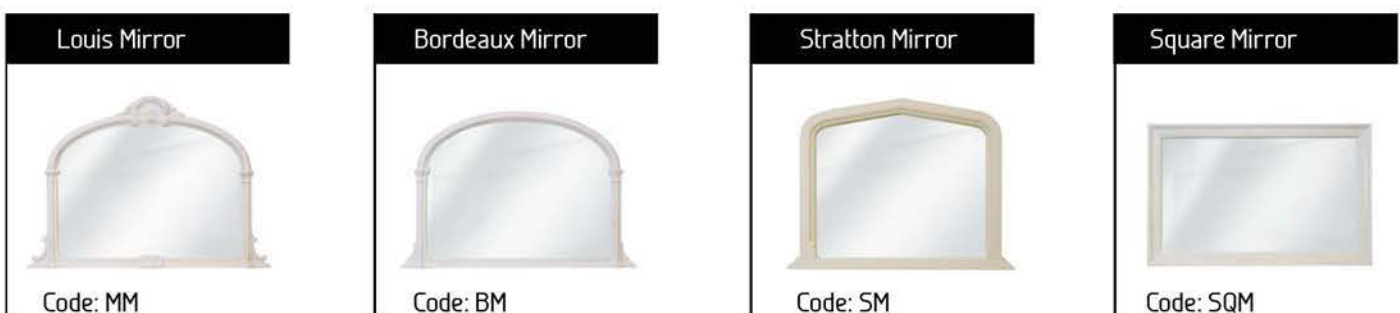

MIRRORS

Our range of matching mirrors will be available shortly - please call for availability.

Placing your order

To order please call us on **+44 (0)1824 707944** or email sales@northwalesfireplaces.co.uk quoting product code, texture and colour.